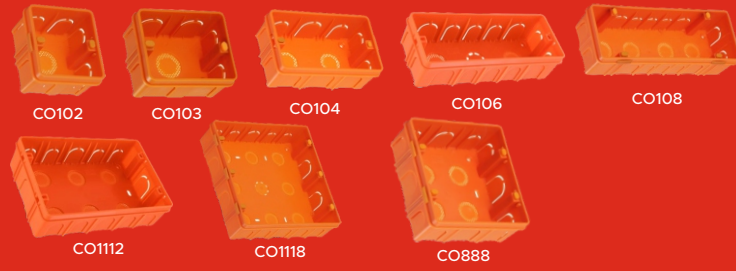

Conceal Boards			
CO-102	2 Module Plastic Conceal Boxes Unbreakable	19.75	20
CO-103	3 Module Plastic Conceal Boxes Unbreakable	23.25	10
CO-104	4 Module Plastic Conceal Boxes Unbreakable	27.75	10
CO-106	6 Module Plastic Conceal Boxes Unbreakable	37.25	10
CO-108	8 H Module Plastic Conceal Boxes Unbreakable	47.00	10
CO-1112	12 Module Plastic Conceal Boxes Unbreakable	57.00	10
CO-1118	18 Module Plastic Conceal Boxes Unbreakable	78.00	5
CO-888	8-Sq. Module Plastic Conceal Boxes Unbreakable	47.00	10