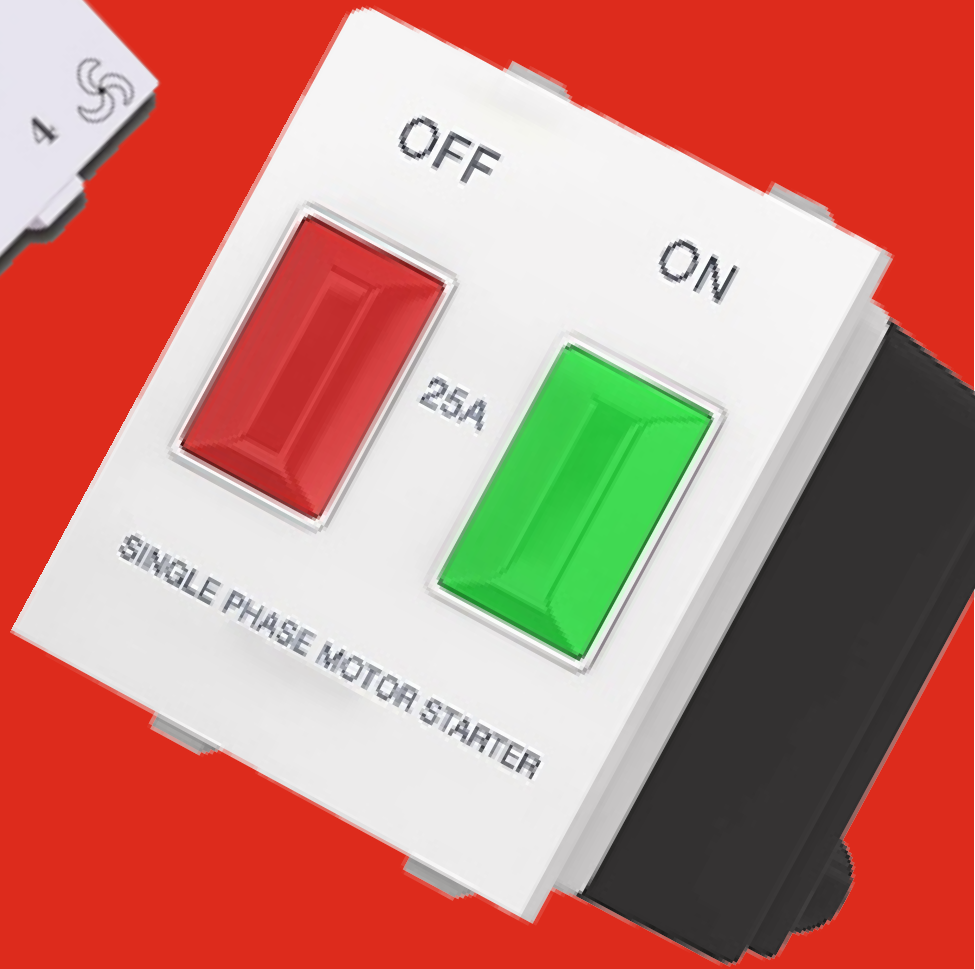

01

Modular Accessories