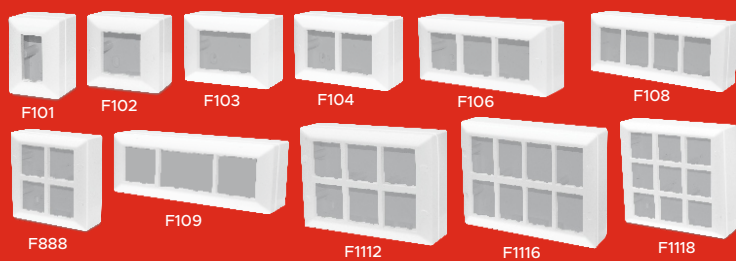

Code	Item	MRP	Pkg
Modular Surface Gang Box (Futura White)			
F101	1M Modular Surface Gang Box	55.00	20
F102	2M Modular Surface Gang Box	60.00	20
F103	3M Modular Surface Gang Box	65.00	10
F104	4M Modular Surface Gang Box	80.00	10
F106	6M Modular Surface Gang Box	105.00	10
F108	8M Hz. Modular Surface Gang Box	125.00	10
F888	8M Sq. Modular Surface Gang Box	125.00	10
F109	9M Modular Surface Gang Box	150.00	10
F112	12M Modular Surface Gang Box	155.00	5
F1116	16M Modular Surface Gang Box	200.00	5
F1118	18M Modular Surface Gang Box	227.00	5