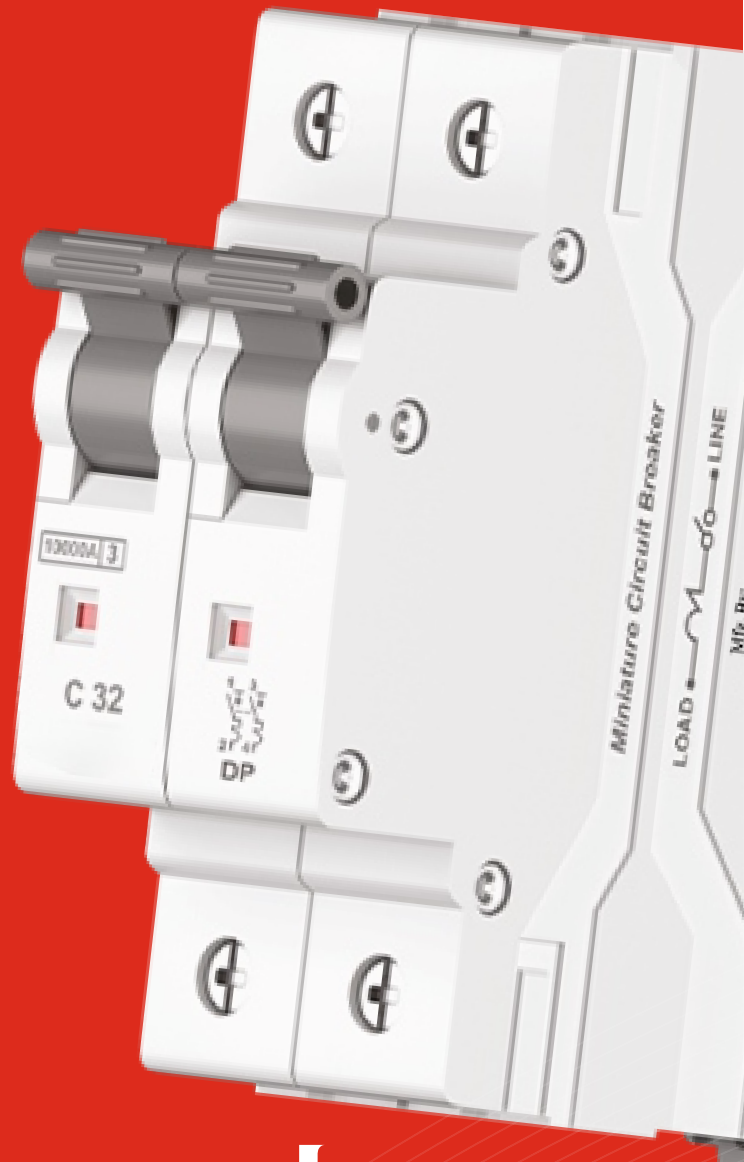

MCB Protection and Distribution Boards