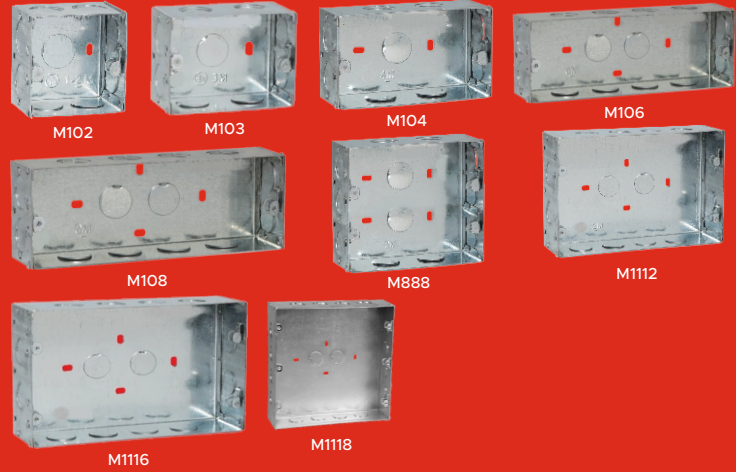

Conceal Metal Box			
M102	1/2 Module GI Conceal Metal Box With Metal Clip	85.00	20
M103	3 Module GI Conceal Metal Box With Metal Clip	120.00	20
M104	4 Module GI Conceal Metal Box With Metal Clip	145.00	10
M106	6 Module GI Conceal Metal Box With Metal Clip	195.00	10
M108	8-Hor. Module GI Conceal Metal Box With Metal Clip	250.00	10
M888	8-Sq Module GI Conceal Metal Box With Metal Clip	250.00	10
M1112	12 Module GI Conceal Metal Box With Metal Clip	320.00	5
M1116	16 Module GI Conceal Metal Box With Metal Clip	385.00	5
M1118	18 Module GI Conceal Metal Box With Metal Clip	460.00	5