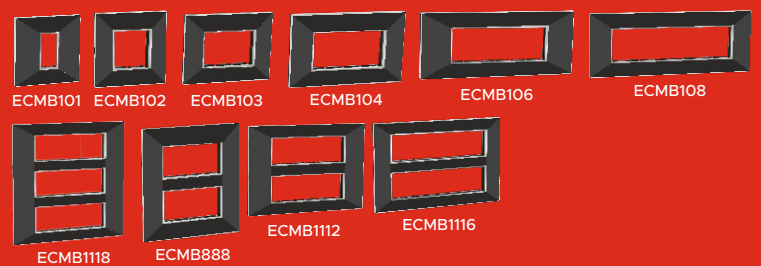

Black Color to Chrome (Matte Black)				
ECMB101	1M Epoque Cover & Base Plates	100.00	94x90	10
ECMB102	2M Epoque Cover & Base Plates	112.00	94x90	10
ECMB103	3M Epoque Cover & Base Plates	130.00	118x90	10
ECMB104	4M Epoque Cover & Base Plates	143.00	150x90	10
ECMB106	6M Epoque Cover & Base Plates	215.00	220x90	10
ECMB108	8M Hz. Epoque Cover & Base Plates	295.00	260x90	10
ECMB888	8M Sq. Epoque Cover & Base Plates	295.00	150x150	5
ECMB1112	12M Epoque Cover & Base Plates	360.00	220x150	5
ECMB1116	16M Epoque Cover & Base Plates	416.00	260x150	5
ECMB1118	18M Epoque Cover & Base Plates	435.00	220x220	5